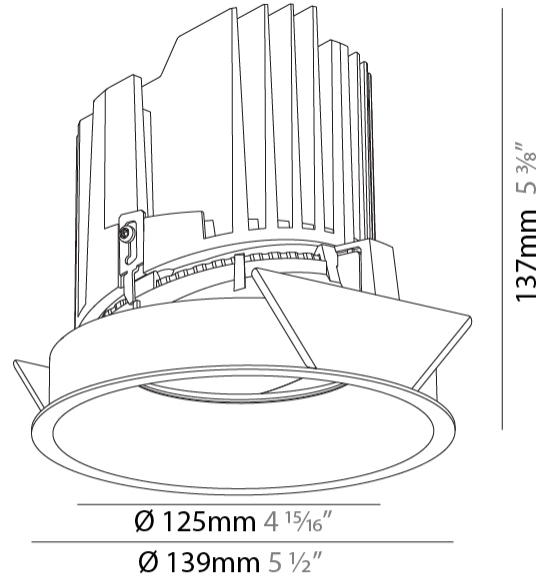

GENERAL

Series: Bioniq
 Subseries: Bioniq Round Semi Adjustable
 Brand: Prolicht
 Division: Architectural
 Mounting Type: Recessed
 Mounting Location: Ceiling
 Subcategory: Downlight

PHYSICAL

Shape: Round
 Diameter (mm): 139
 Diameter (in): 5 1/2
 Height (mm): 137
 Height (in): 5 3/8
 Ceiling Thickness (mm): 10 / 12.5 / 15
 Ceiling Thickness (in): 3/8 or 1/2 or 9/16
 Min. Recessing Depth (mm): 150
 Min. Recessing Depth (in): 5 7/8
 Light Distribution: Adjustable / Downlight
 Weight (kg): 0.814
 Weight (lbs): 1.79
 Fixture Finish: SSR / BKV / CWI / CRY / HAB / UFT / ITA / RUA / FTG / MYG / LOD / PUS / FRO / FUP / KIA / POP / BLS / SPG / MEY / GOH / GUM / CHC / COM / ABZ / JAG / OBR / MOS / ROR
 Fixture Material: Aluminum Die Cast
 Cut-out Measurements: 130mm / 5 1/8"

LED

Number of LEDs: 1
 Color Temperature (°K): 2700 / 3000 / 3500 / 4000
 Max. Delivered Lumen (lm): 870 / 970 / 1039 / 1060
 Nominal Lumen (lm): 960 / 1070 / 1156 / 1180
 CRI: >90 CRI
 Efficiency (%): 90.5
 Lamp Life (hrs): 50000

OPTICAL

Reflector°: 10
 Adjustability: Rotational 355°; Tilt 10°

RATINGS AND CERTIFICATIONS

Certified By: Certified for North American Standards
 IP rating: IP20

BIONIQ ROUND SEMI ADJUSTABLE RECESSED

A35299-