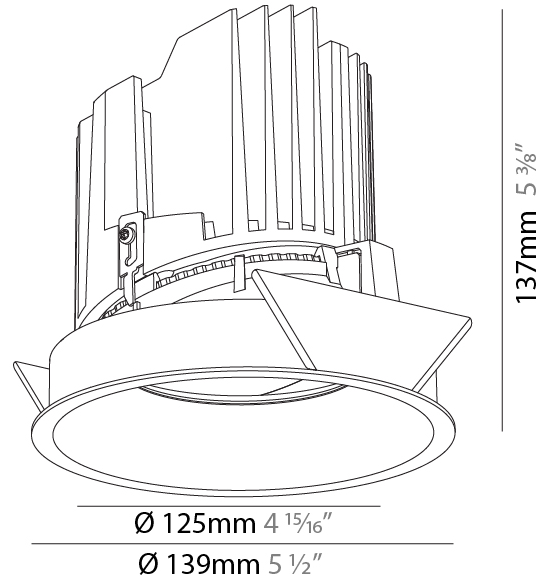

GENERAL

Series: Bioniq
 Subseries: Bioniq Round Semi Adjustable
 Brand: Prolicht
 Division: Architectural
 Mounting Type: Recessed
 Mounting Location: Ceiling
 Subcategory: Downlight

PHYSICAL

Shape: Round
 Diameter (mm): 139
 Diameter (in): 5 1/2
 Height (mm): 137
 Height (in): 5 3/8
 Ceiling Thickness (mm): 10 / 12.5 / 15
 Ceiling Thickness (in): 3/8 or 1/2 or 9/16
 Min. Recessing Depth (mm): 150
 Min. Recessing Depth (in): 5 7/8
 Light Distribution: Adjustable / Downlight
 Weight (kg): 0.851
 Weight (lbs): 1.88
 Fixture Finish: SSR / BKV / CWI / CRY / HAB / UFT / ITA / RUA / FTG / MYG / LOD / PUS / FRO / FUP / KIA / POP / BLS / SPG / MEY / GOH / GUM / CHC / COM / ABZ / JAG / OBR / MOS / ROR
 Fixture Material: Aluminum Die Cast
 Cut-out Measurements: 130mm / 5 1/8"

LED

Number of LEDs: 1
 Color Temperature (°K): 2700 / 3000 / 3500 / 4000
 Max. Delivered Lumen (lm): 810 / 900 / 970 / 990
 Nominal Lumen (lm): 960 / 1070 / 1156 / 1180
 CRI: >90 CRI
 Efficiency (%): 0.905
 Lamp Life (hrs): 50000

OPTICAL

Reflector°: 10
 Adjustability: Rotational 355°; Tilt 10°

RATINGS AND CERTIFICATIONS

Certified By: Certified for North American Standards
 IP rating: IP54

	130mm 5 1/8"	150mm 5 7/8"	10 15mm 3/8" 9/16"	10°	355°	