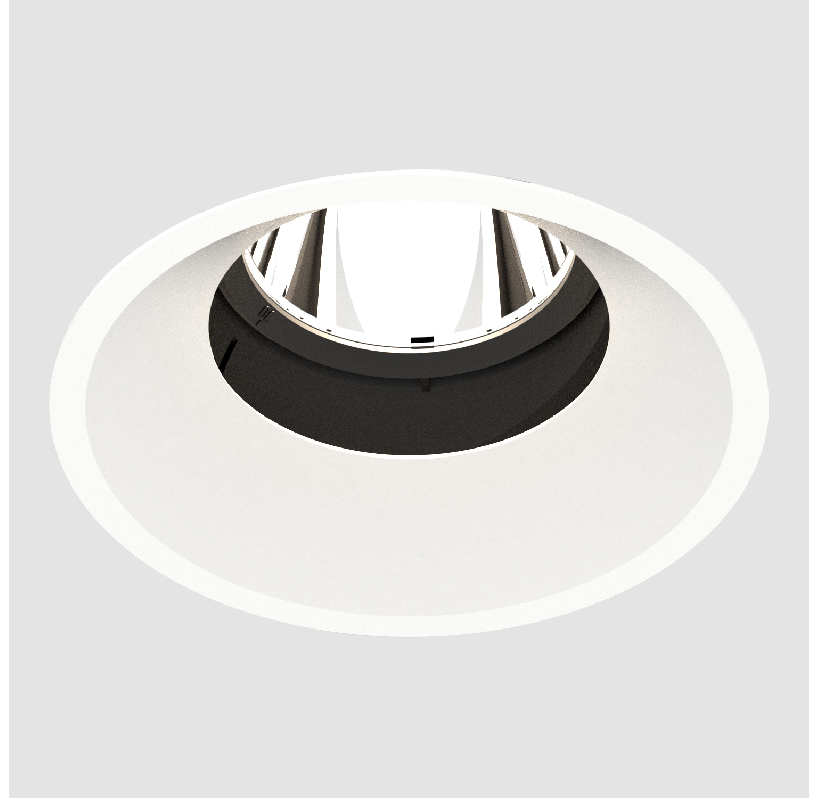

PROJECT	_____
TYPE	_____
SPECIFIER	_____
QUANTITY	_____
DATE	_____

BIONIQ ROUND SEMI ADJUSTABLE RECESSED

A35299- _____

base number Color _____ Finishes _____
 Temperature (Diamond)

- To build a product code in our configurator select the specify button on the base model # product page
- To build a manual product code on this datasheet choose from the options listed below in blue font and add the suffix to the base model #

GENERAL

Series: Bioniq
 Subseries: Bioniq Round Semi Adjustable
 Brand: Prolicht
 Division: Architectural
 Mounting Type: Recessed
 Mounting Location: Ceiling
 Subcategory: Downlight

PHYSICAL

Shape: Round
 Diameter (mm): 139
 Diameter (in): 5 1/2
 Height (mm): 137
 Height (in): 5 3/8
 Ceiling Thickness (mm): 10 / 12.5 / 15
 Ceiling Thickness (in): 3/8 or 1/2 or 9/16
 Min. Recessing Depth (mm): 150
 Min. Recessing Depth (in): 5 7/8
 Light Distribution: Adjustable / Downlight
 Weight (kg): 0.814
 Weight (lbs): 1.79
 Fixture Finish: SSR / BKV / CWI / CRY / HAB / UFT / ITA / RUA / FTG / MYG / LOD / PUS / FRO / FUP / KIA / POP / BLS / SPG / MEY / GOH / GUM / CHC / COM / ABZ / JAG / OBR / MOS / ROR
 Fixture Material: Aluminum Die Cast
 Cut-out Measurements: 130mm / 5 1/8"

OPTICAL

Reflector°: 10
 Adjustability: Rotational 355°; Tilt 10°

RATINGS AND CERTIFICATIONS

Certified By: Certified for North American Standards
 IP rating: IP20

BIONIQ ROUND SEMI ADJUSTABLE RECESSED

A35299-